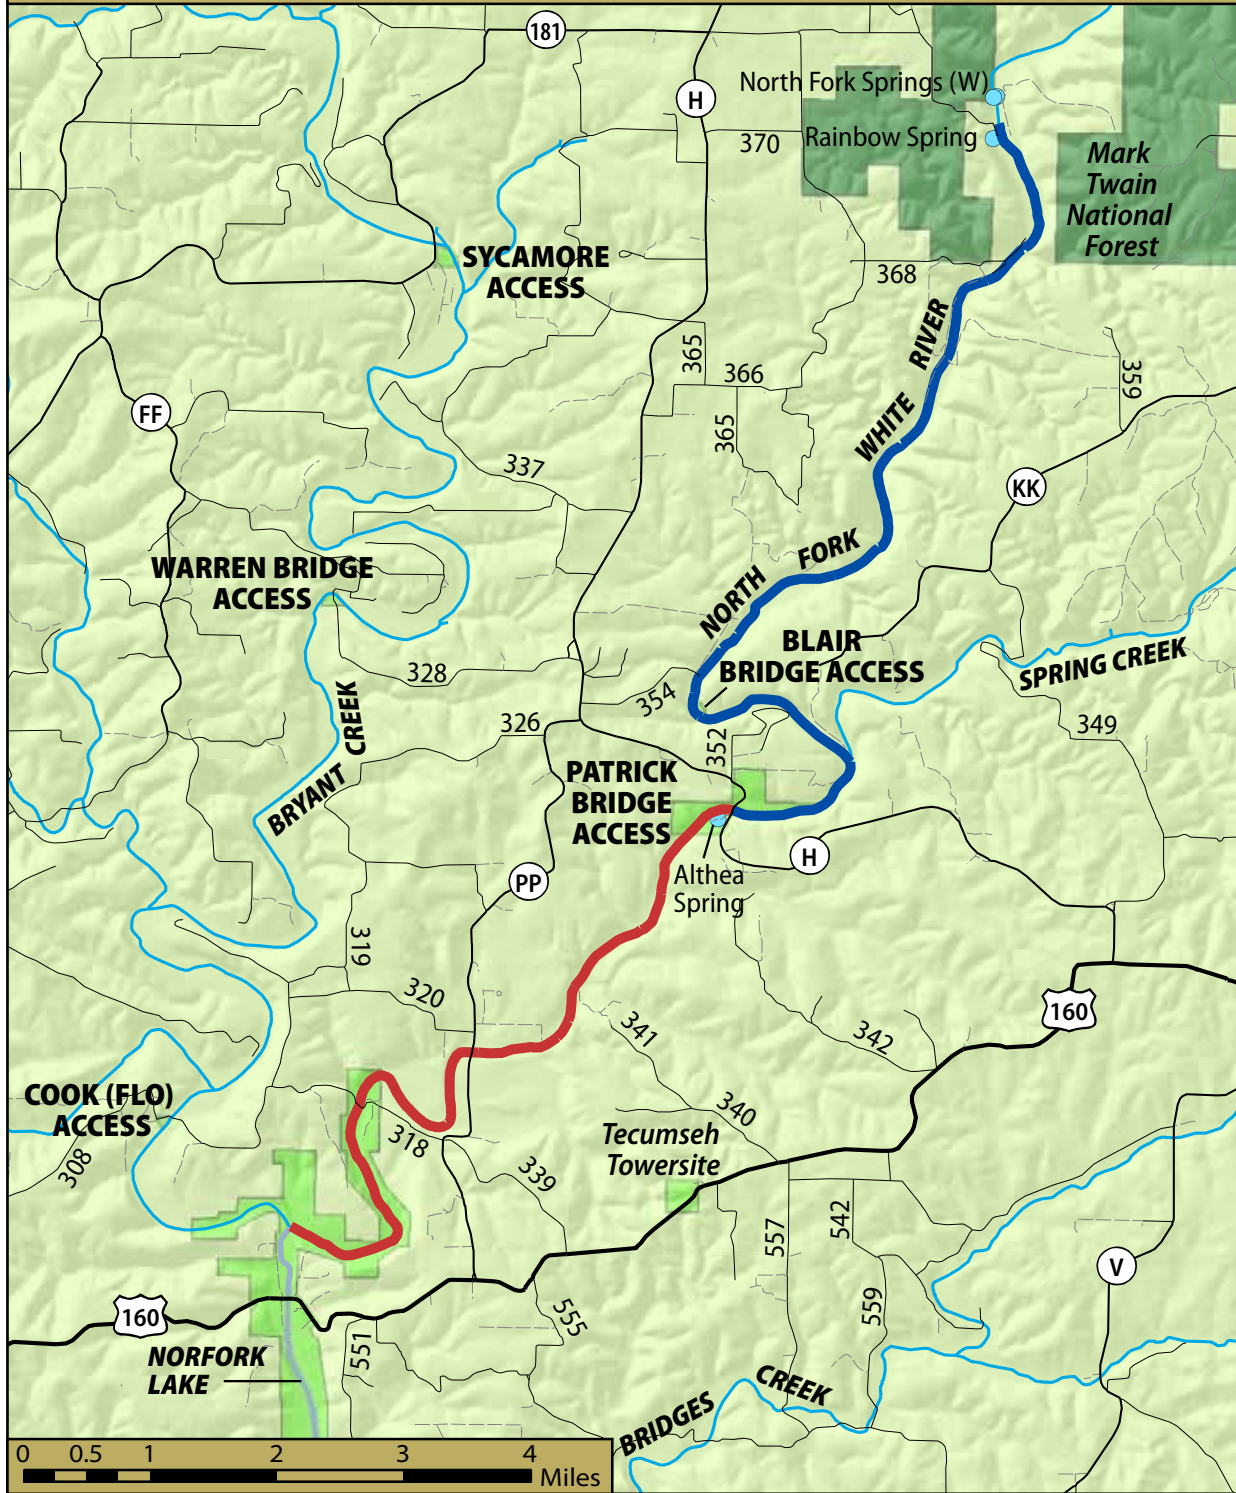

# North Fork of the White River

## Legend For Trout Area Maps

-  Other Private Ownership
-  City
-  Lakes
-  Rivers and Creeks
-  Springs

### Trout Area Types

-  Blue Ribbon Trout Area
-  Red Ribbon Trout Area
-  White Ribbon Trout Area
-  Trout Park
-  Lake Taneycomo