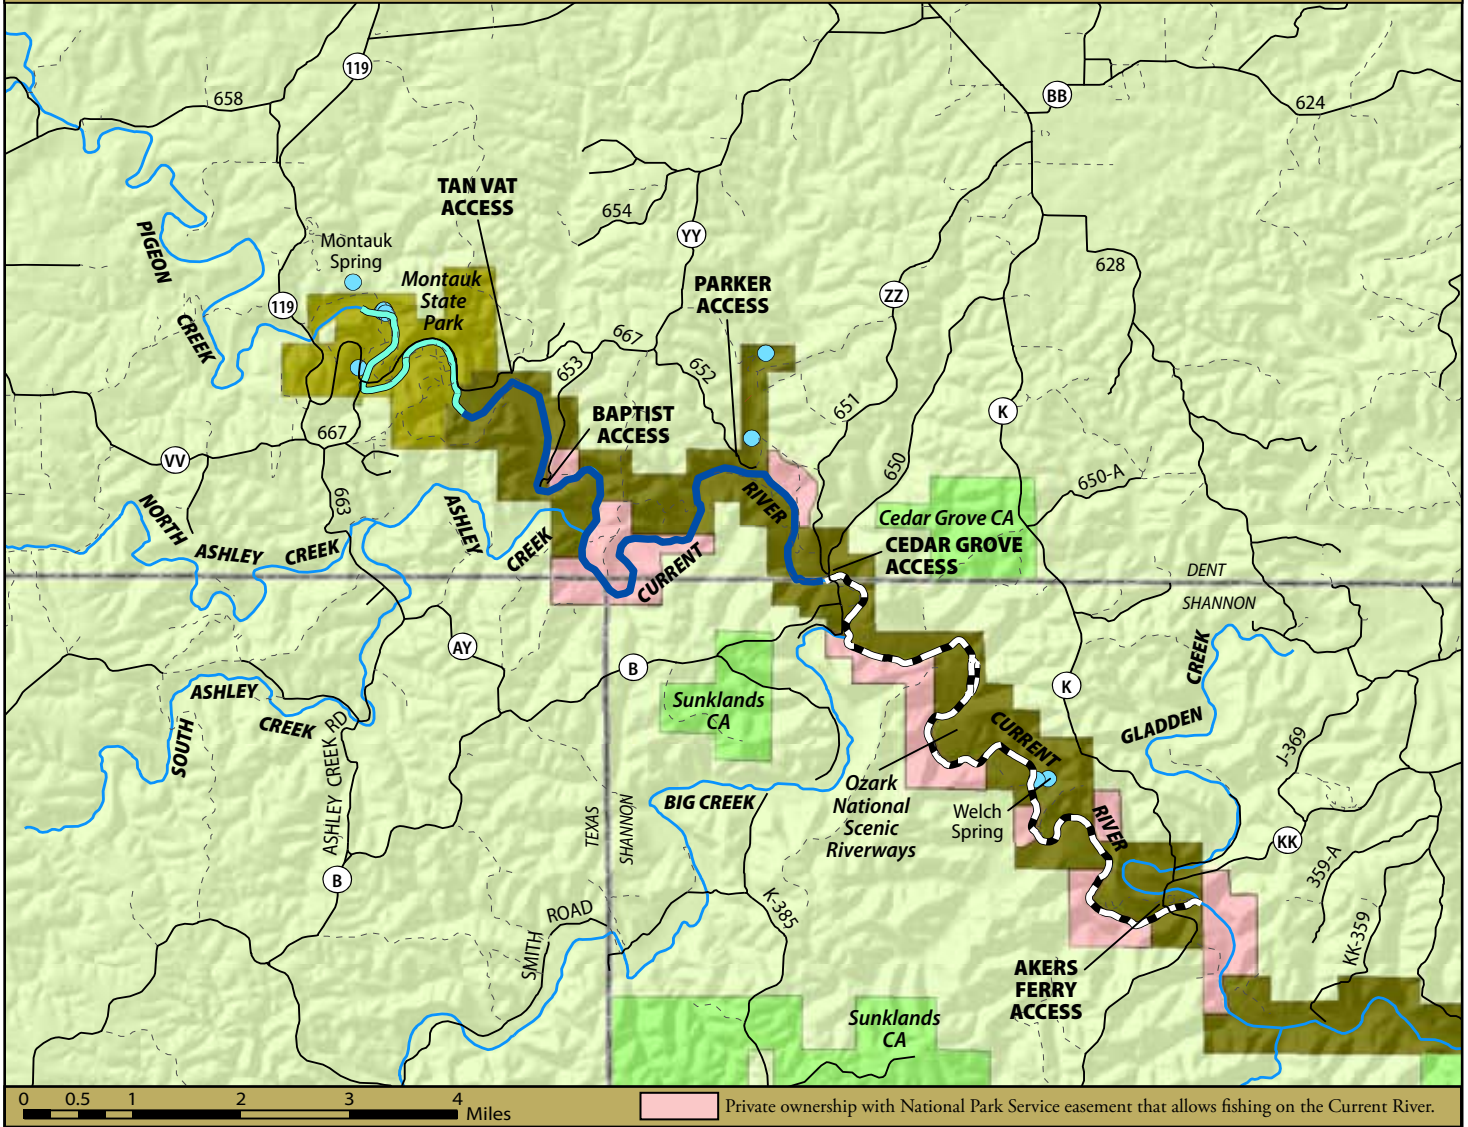

# Montauk Trout Park and the Current River

## Legend For Trout Area Maps

- Other Private Ownership
- City
- Lakes
- Rivers and Creeks
- Springs

### Trout Area Types

- Blue Ribbon Trout Area
- Red Ribbon Trout Area
- White Ribbon Trout Area
- Trout Park
- Lake Taneycomo