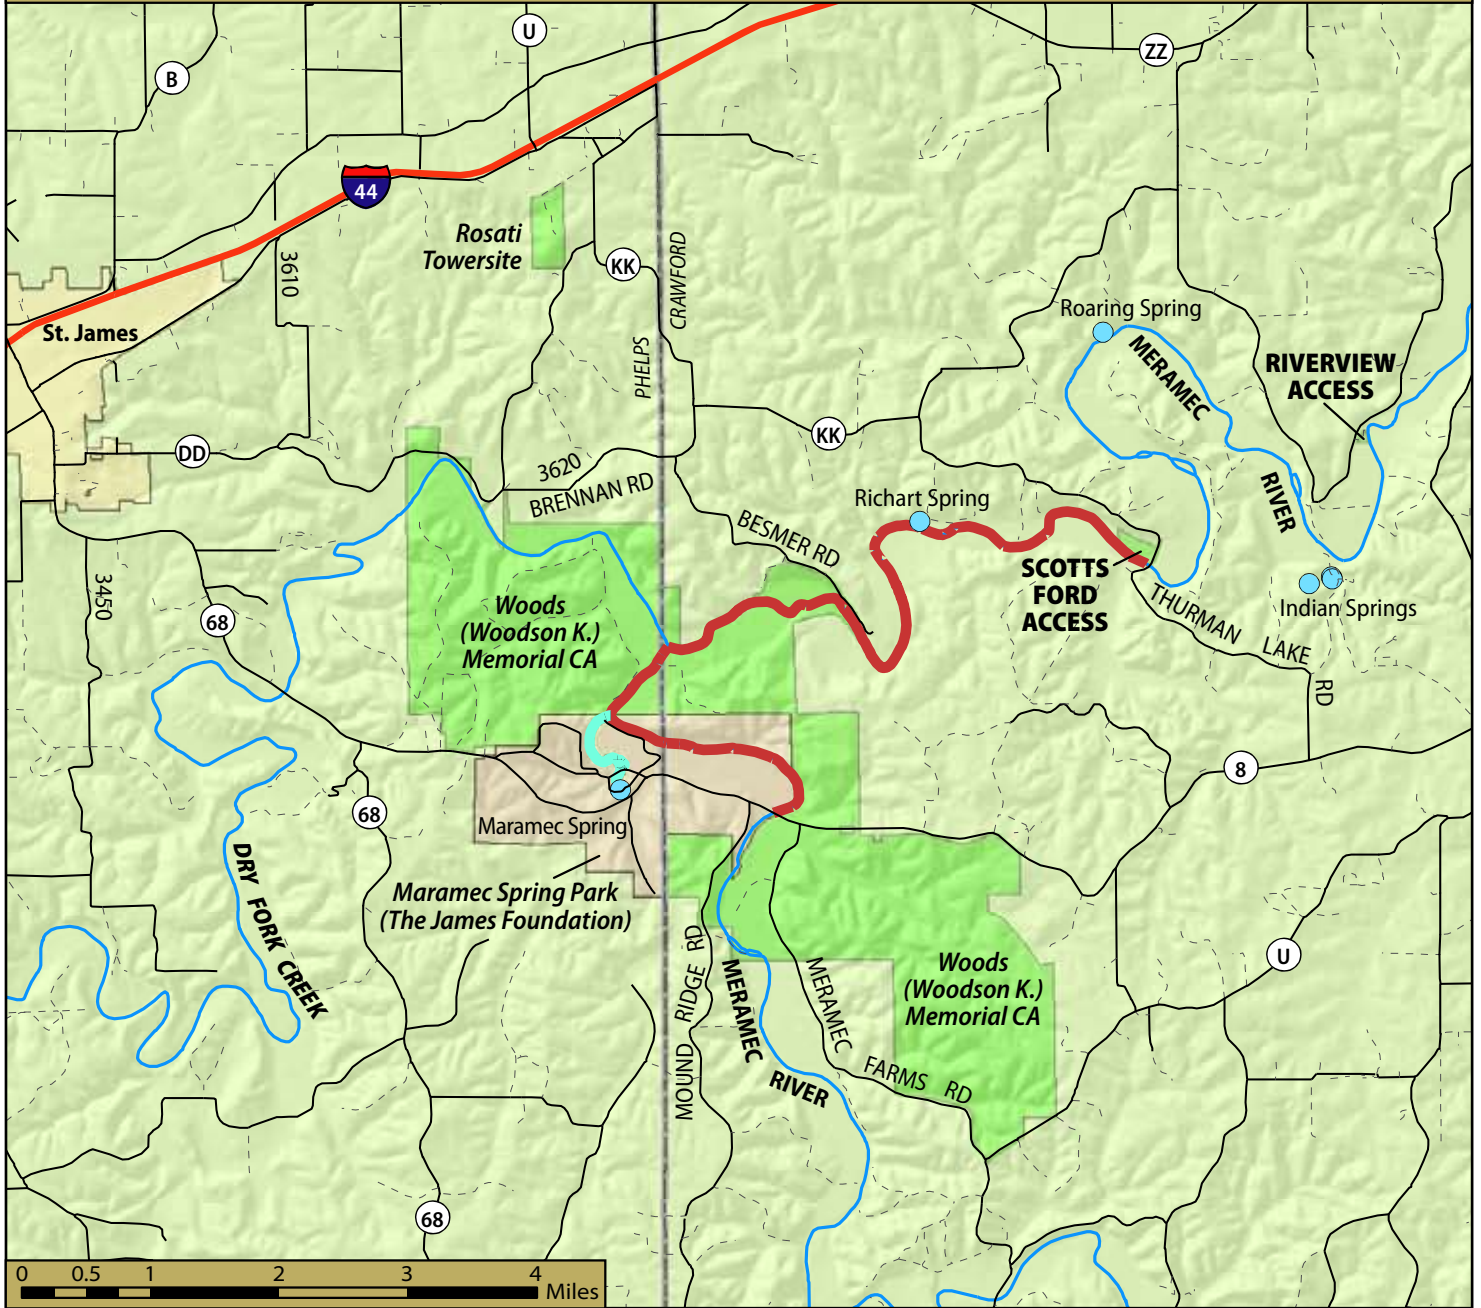

Maramec Spring Park and the Meramec River

Legend For Trout Area Maps

Land Ownership and Water Types

- Missouri Department of Conservation Area
- Missouri Department of Conservation Natural Area
- Missouri Department of Natural Resources, State Parks
- National Parks Service Management Area
- Mark Twain National Forest
- U.S. Army Corps of Engineers Management Area

- Other Private Ownership
- City
- Lakes
- Rivers and Creeks
- Springs

Trout Area Types

- Blue Ribbon Trout Area
- Red Ribbon Trout Area
- White Ribbon Trout Area
- Trout Park
- Lake Taneycomo