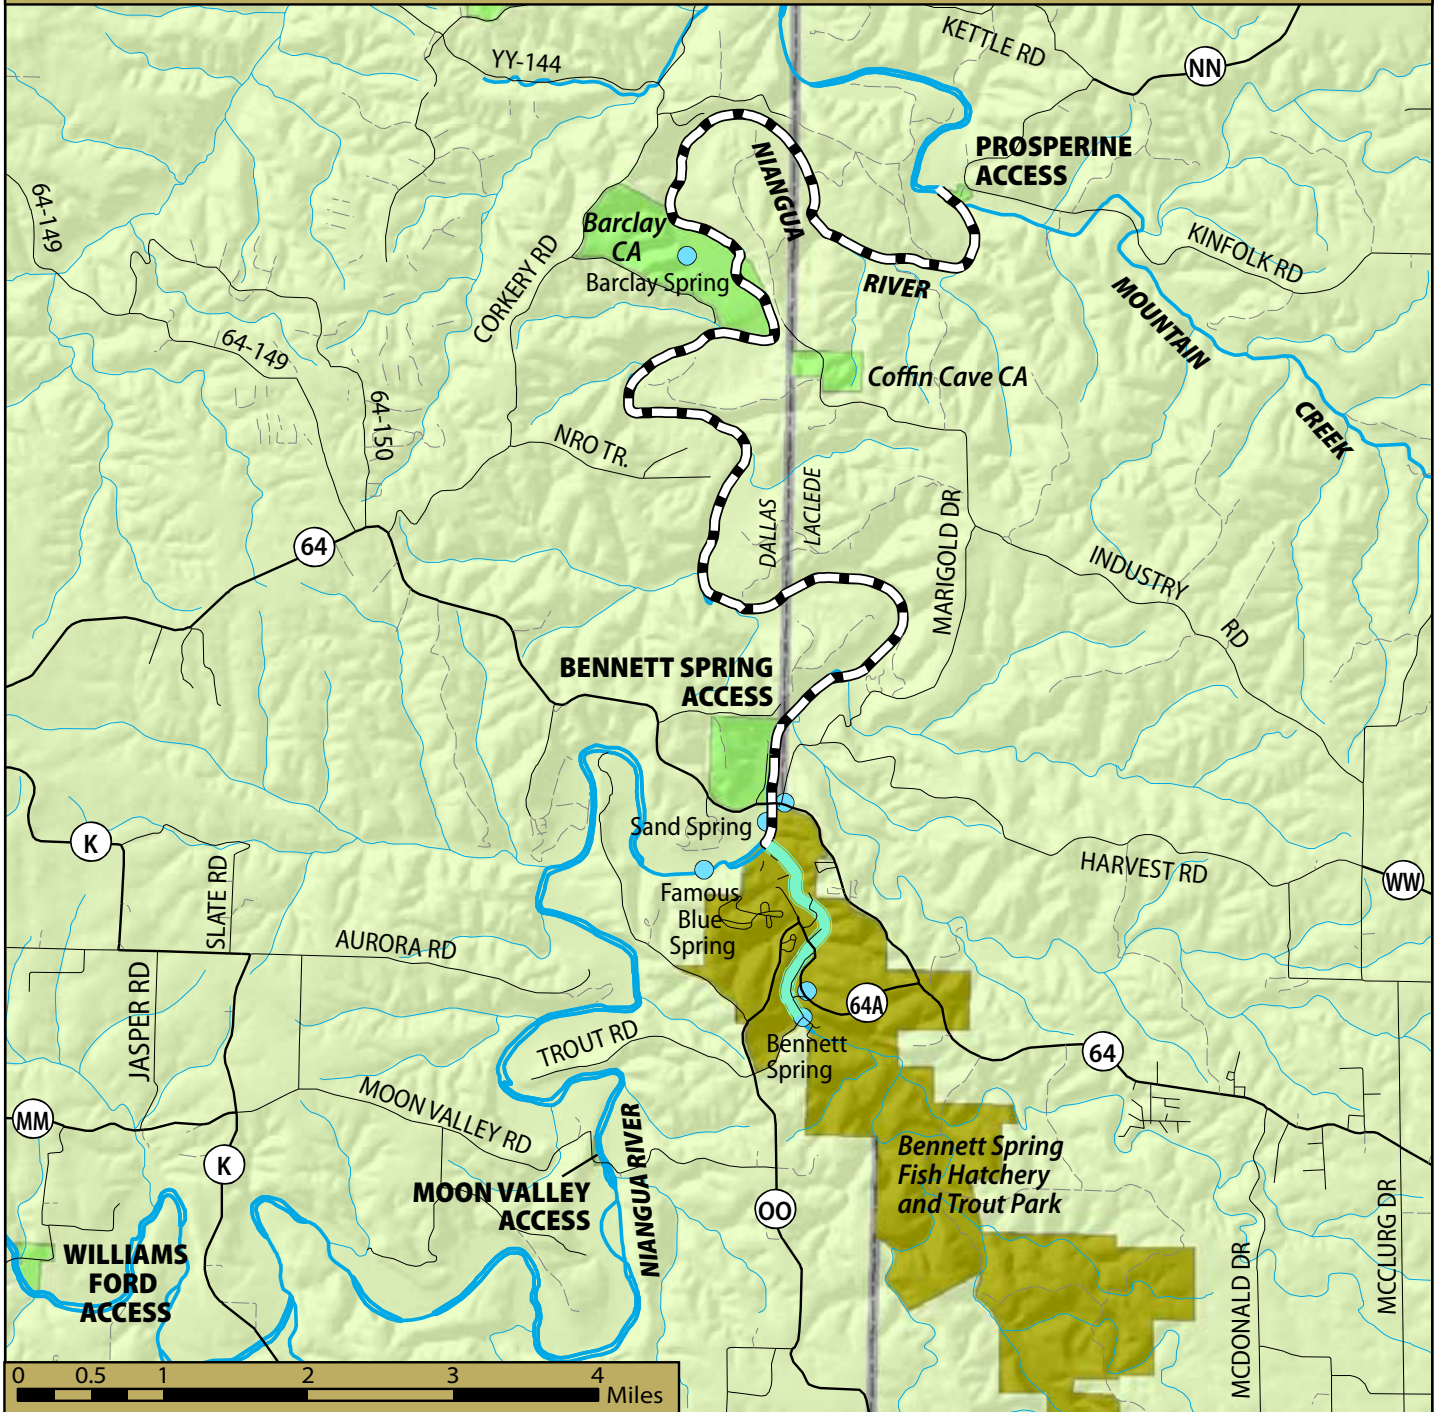

# Bennett Spring Trout Park and the Niangua River

## Legend For Trout Area Maps

### Trout Area Types

- Blue Ribbon Trout Area
- Red Ribbon Trout Area
- White Ribbon Trout Area
- Trout Park
- Lake Taneycomo