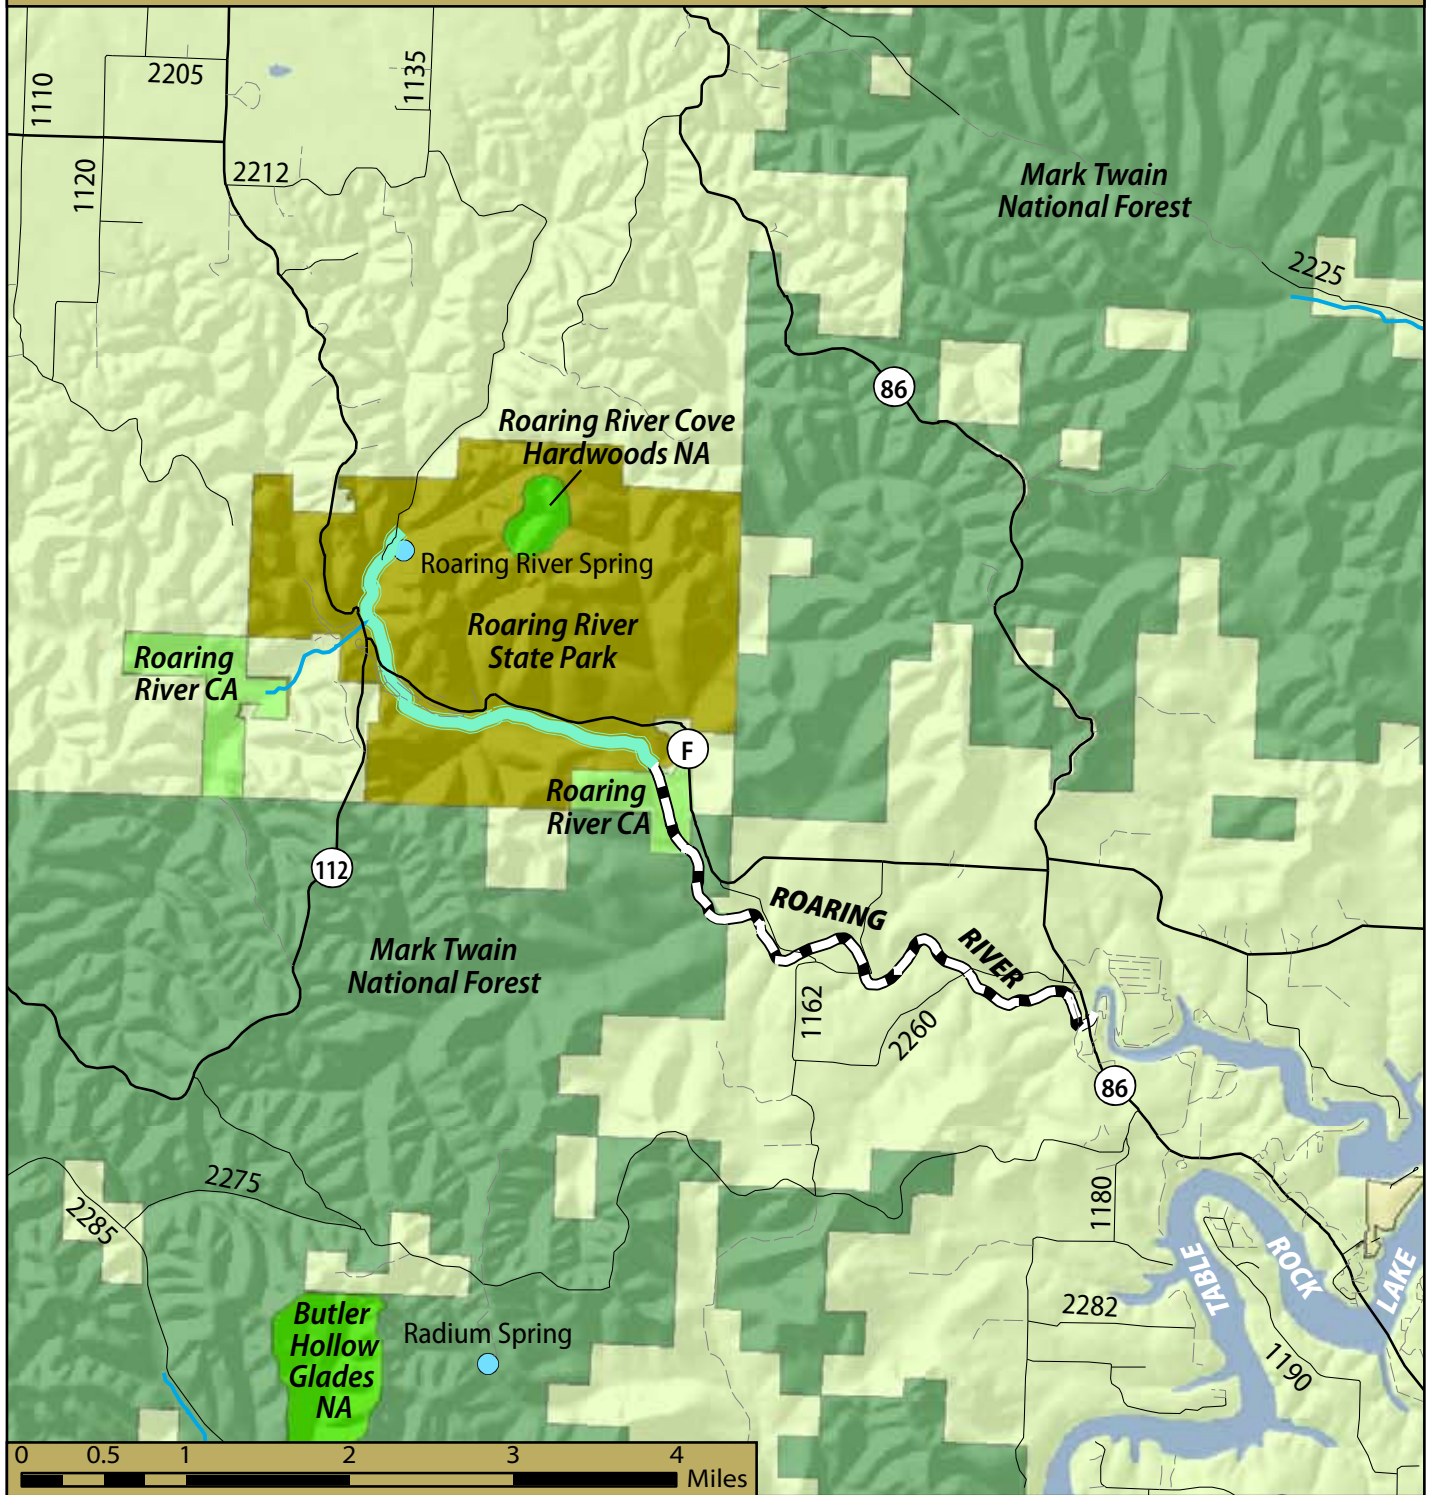

Roaring River Trout Park and Roaring River

Legend For Trout Area Maps

Land Ownership and Water Types

- Missouri Department of Conservation Area
- Missouri Department of Conservation Natural Area
- Missouri Department of Natural Resources, State Parks
- National Parks Service Management Area
- Mark Twain National Forest
- U.S. Army Corps of Engineers Management Area

Trout Area Types

- Blue Ribbon Trout Area
- Red Ribbon Trout Area
- White Ribbon Trout Area
- Trout Park
- Lake Taneycomo
- Lakes
- Rivers and Creeks
- Springs